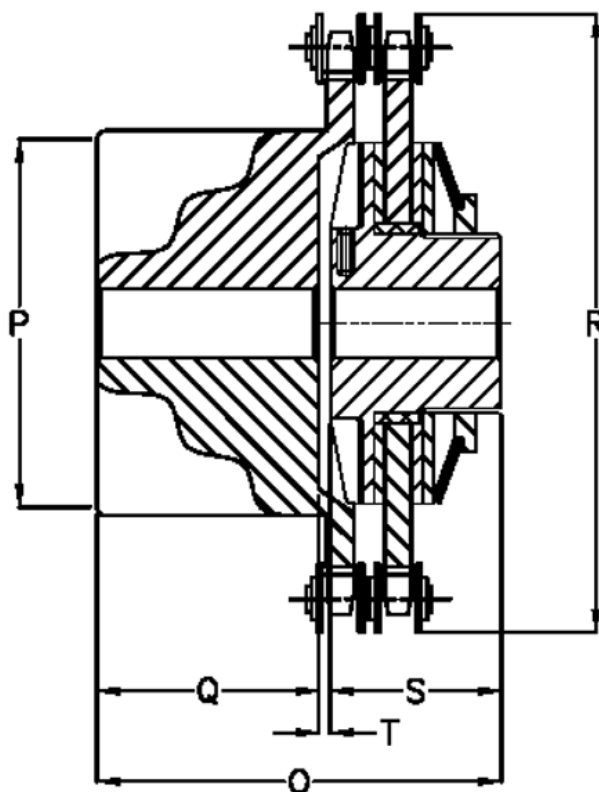

Data Sheet

Article number: 4600307

Description: Securex torque limiter C 30/45
0

Measures

Max angular displacement = 30

Max parallel displacement = 0.25

Max torque Nm = 30

Number of springs = 1

O = 59.5

P = 55

Q = 25.0

R = 75.2

S = 33

T = 1.5